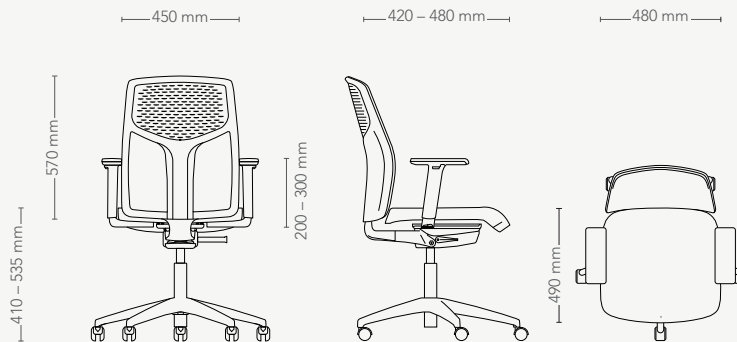

Dimensions, covered back

Article number: YOYOMCBS (black), YOYOMCGS (light grey)