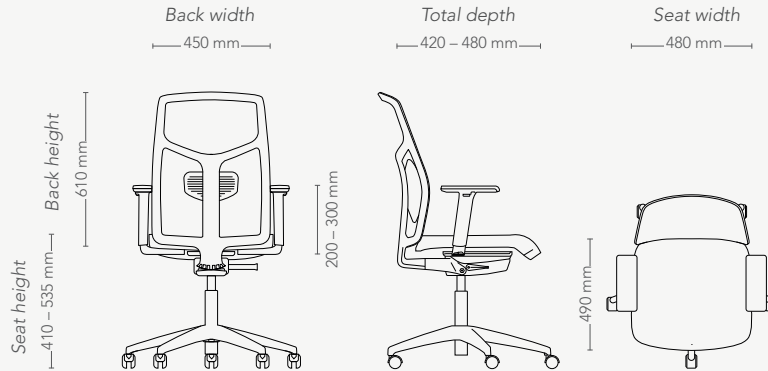

Dimensions, open back

Article number: YOYOMOBS (black), YOYOMOGS (light grey)